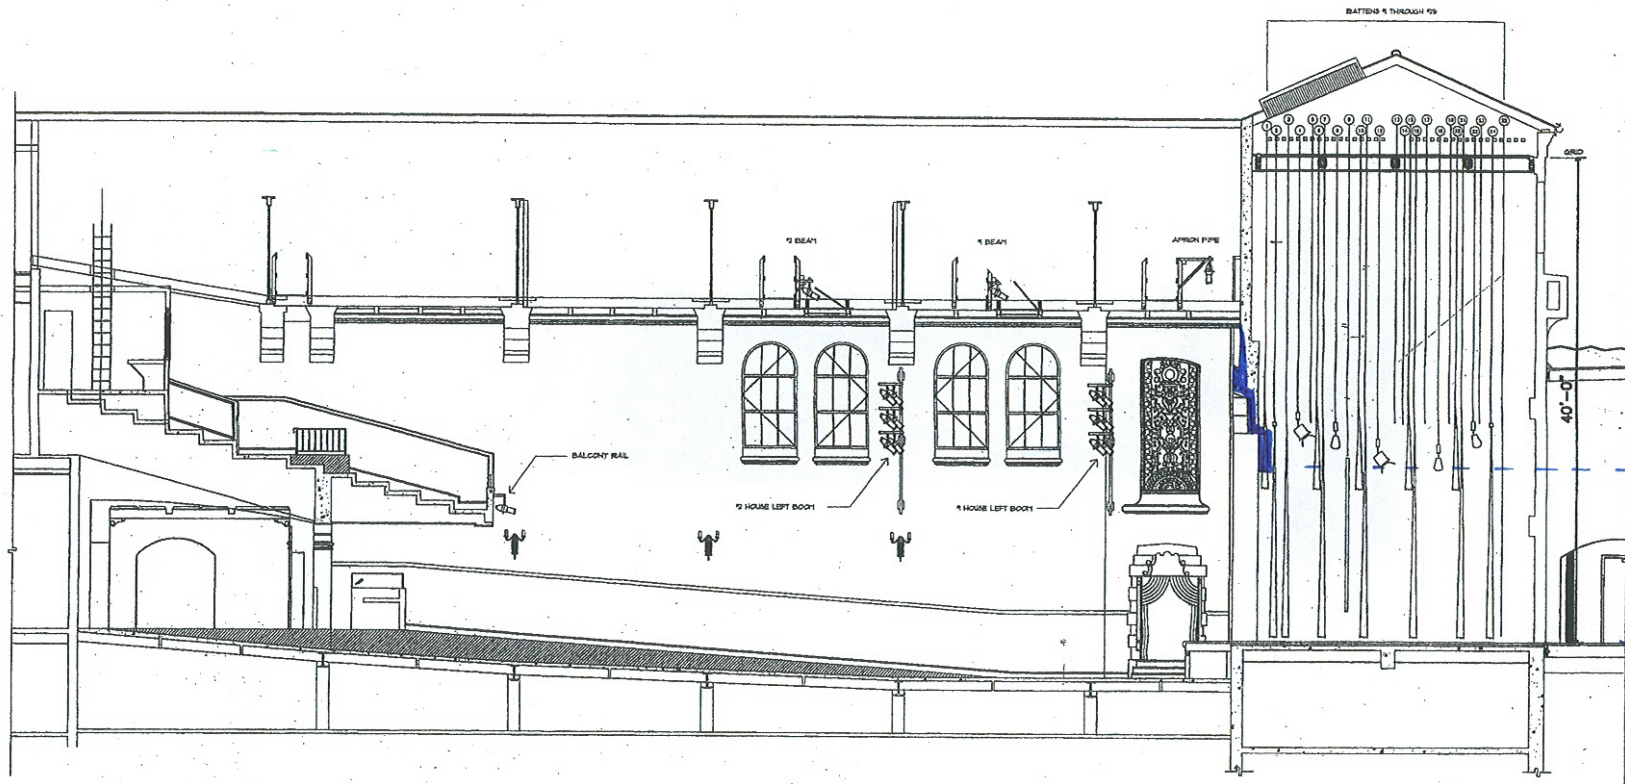

THE MARJORIE LUKE THEATRE

Scale 1/16" = 1'